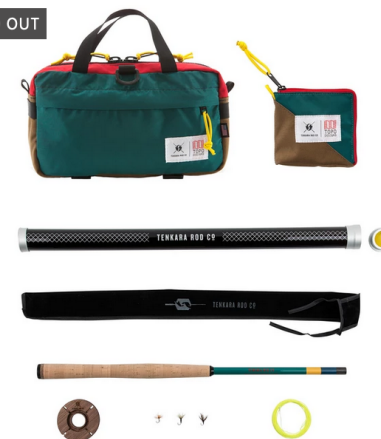

SOLD OUT

SOLD OUT

SOLD OUT

SOLD OUT

TOPO X SALOMON INSTINCT SHOE

SOLD OUT

TOPO DESIGNS X FRONTEER SUPER GRATTON

SOLD OUT

TOPO DESIGNS X FRONTEER QUICK PACK

SOLD OUT

SOLD OUT